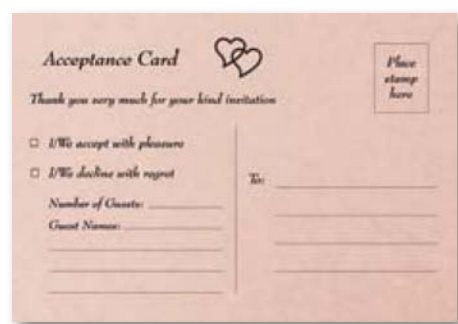

Accessories

Placecards (10 Pack)

EKAP001	Silver Roses	EKAP020	Silver Hearts
EKAP002	Gold Roses	EKAP021	Textured White
EKAP004	Silver Couples	EKAP022	Red Roses
EKAP005	Textured Cream	EKAP023	Baby Blue Pearl
EKAP006	Rose Metallic	EKAP024	Gold Hearts
EKAP007	Red Matte Card	EKAP025	Cream Metallic
EKAP008	Pearla Bronze	EKAP026	Baby Pink Pearl
EKAP009	Mink	EKAP027	Teal Blue
EKAP010	White Metallic	EKAP028	Pea Green
EKAP011	Raspberry	EKAP029	Yellow Frangipani
EKAP013	Fuschia	EKAP030	Pastel Mauve
EKAP015	Pink Roses	EKAP032	Ivory Metallic
EKAP016	Pink Frangipani	EKAP033	Linen Silver
EKAP017	Silver Metallic	EKAP034	Pearl Gold
EKAP018	Gold Metallic		

Thank You Cards (10 Pack)

EKAT001	Gold Metallic (Heart)	EKAT017	Pink Frangipani
EKAT004	White Metallic (Heart)	EKAT018	Red Roses
EKAT010	Cream Metallic (Heart)	EKAT024	Pearla Pink (Butterfly)
EKAT012	Silver Metallic Hearts	EKAT025	Baby Pink Pearl
EKAT013	Rose Metallic	EKAT026	Textured White
EKAT014	Textured Cream	EKAT027	Baby Blue Pearl
EKAT015	Silver Roses	EKAT030	Teal Blue
EKAT016	Gold Roses	EKAT031	Pearl Ivory

Acceptance Cards (10 Pack)

EKAR001	Pastel Mauve (Heart)	EKAR016	Textured Cream
EKAR003	Silver Hearts	EKAR017	Silver Roses
EKAR004	Gold Metallic (Heart)	EKAR018	Red Roses
EKAR006	Cream Metallic (Heart)	EKAR020	Ivory Pearl
EKAR008	White Metallic (Heart)	EKAR021	Teal Blue
EKAR011	Silver Couples	EKAR022	Gold Roses
EKAR012	Baby Pink Pearl	EKAR023	Pink Frangipani
EKAR013	Textured White	EKAR024	Mink
EKAR014	Baby Blue Pearl	EKAR025	Silver Linen
EKAR015	Rose Metallic	EKAR026	Pearl Gold

*More than just kisses so far we've shared
Our home has been made with love and care
Most things we need we've already got
Like a toaster and kettle, pans and pots*

*A wishing well we thought would be great
(but only if you wish to participate)
A gift of money is placed in the well
Then make a wish ... but do not tell*

*Once we've replaced the old with the new
we can look back and say it was thanks to you!*

Wishing Wells (10 Pack)

EKAW001	White Metallic
EKAW002	Cream Metallic
EKAW003	Pearl Gold
EKAW004	Silver Linen
EKAW005	Pearl Ivory